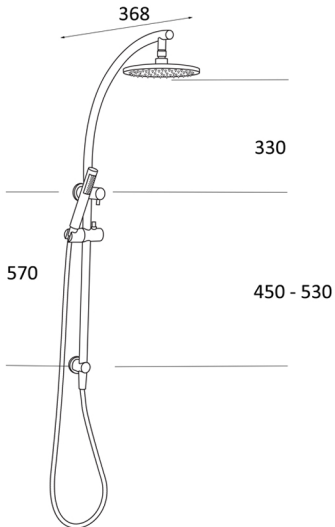

209 SERIES DUAL SHOWER T209RS/N/GM/BN

HEIRLOOM
THE FINISHING TOUCH

**MEASUREMENTS SUBJECT TO MANUFACTURING TOLERANCE
SPECIFICATIONS MAY CHANGE WITHOUT NOTICE**