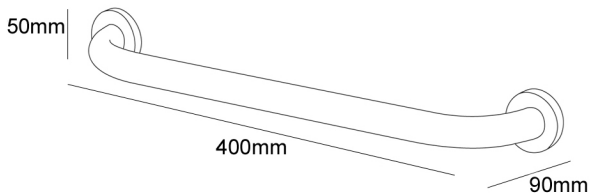

GRAB RAIL 400

400x90x50mm

25mm dia

GRC/N

HEIRLOOM
BATHROOMS WITH STYLE

MEASUREMENTS SUBJECT TO MANUFACTURING TOLERANCE