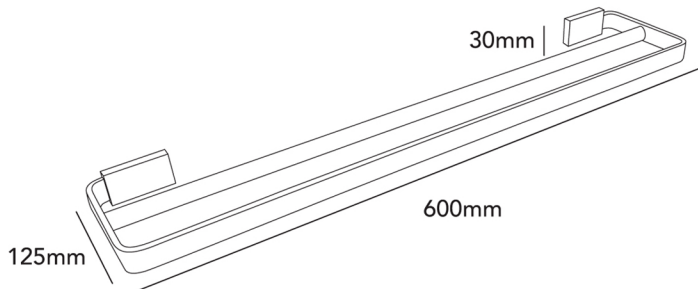

PODIUM DOUBLE TOWEL RAIL
PODTR600/N/CB/BN/GM

HEIRLOOM
THE FINISHING TOUCH

MEASUREMENTS SUBJECT TO MANUFACTURING TOLERANCE
SPECIFICATIONS MAY CHANGE WITHOUT NOTICE