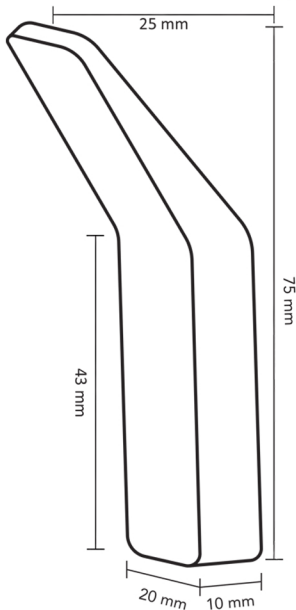

# PODIUM ROBE HOOK

75x20x10

PORRH/BB  
/BN/GM/N

 **HEIRLOOM**  
THE FINISHING TOUCH

**MEASUREMENTS SUBJECT TO MANUFACTURING TOLERANCE  
SPECIFICATIONS MAY CHANGE WITHOUT NOTICE**