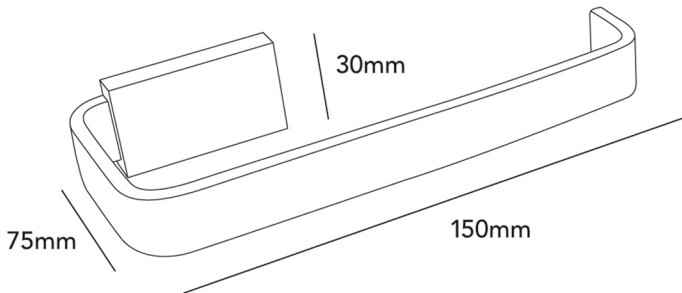

PODIUM TOILET ROLL HOLDER
POTRN/CB/N/BN/GM

HEIRLOOM
THE FINISHING TOUCH

MEASUREMENTS SUBJECT TO MANUFACTURING TOLERANCE
SPECIFICATIONS MAY CHANGE WITHOUT NOTICE