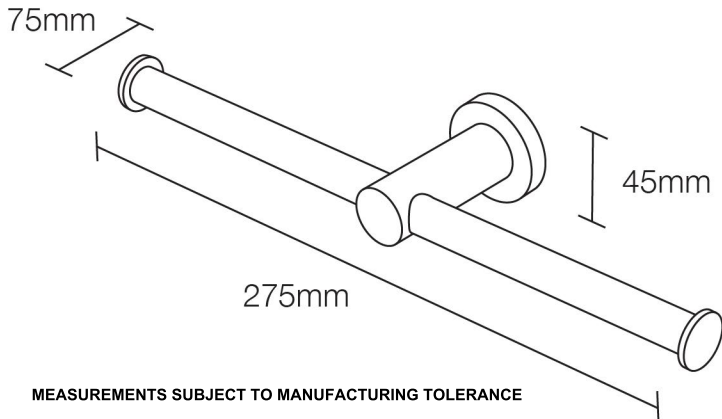

CENTRO DOUBLE TOILET ROLL HOLDER

275x75x45

YCDTRN

MEASUREMENTS SUBJECT TO MANUFACTURING TOLERANCE