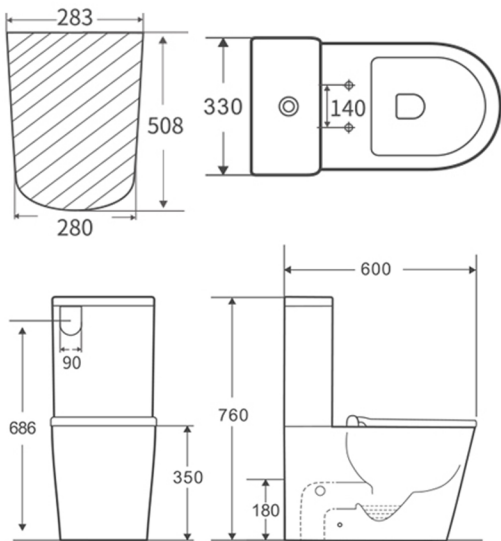

Sentinel Junior Toilet Suite
600x330x760
374200P, S, SE

HEIRLOOM
THE FINISHING TOUCH

**MEASUREMENTS SUBJECT TO MANUFACTURING TOLERANCE
SPECIFICATIONS MAY CHANGE WITHOUT NOTICE**