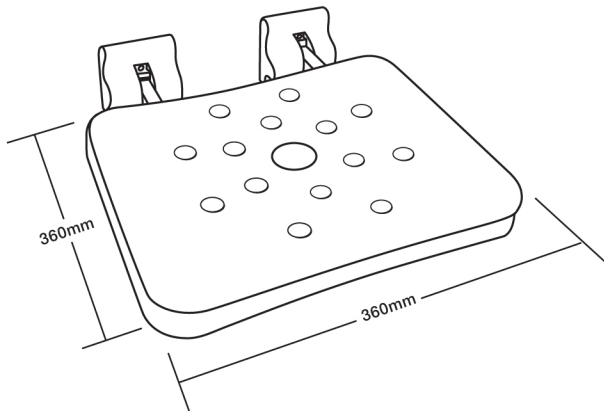

COMPACT SHOWER SEAT

CODE: SSF360

MEASUREMENTS SUBJECT TO MANUFACTURING TOLERANCE