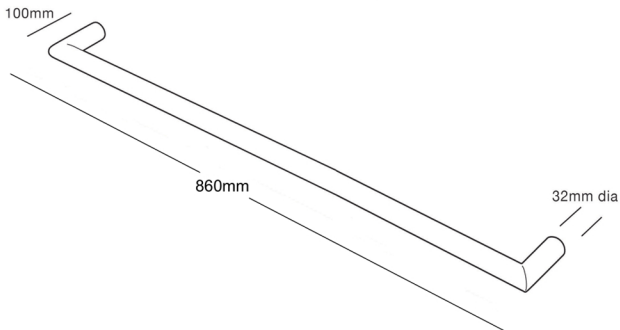

STRATA GENESIS 860
860X32X100
WGS860/B/N/GM/BN

HEIRLOOM
THE FINISHING TOUCH

MEASUREMENTS SUBJECT TO MANUFACTURING TOLERANCE
SPECIFICATIONS MAY CHANGE WITHOUT NOTICE