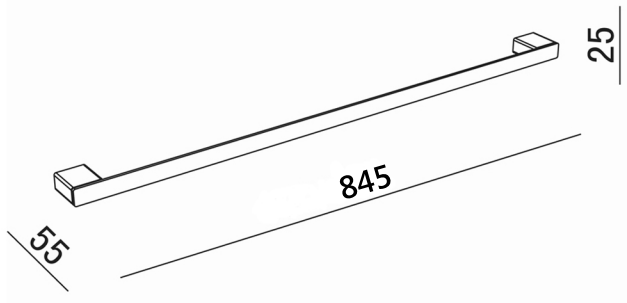

STUDIO 1 TOWEL RAIL 800
845x55x25
STTR800

MEASUREMENTS SUBJECT TO MANUFACTURING TOLERANCE