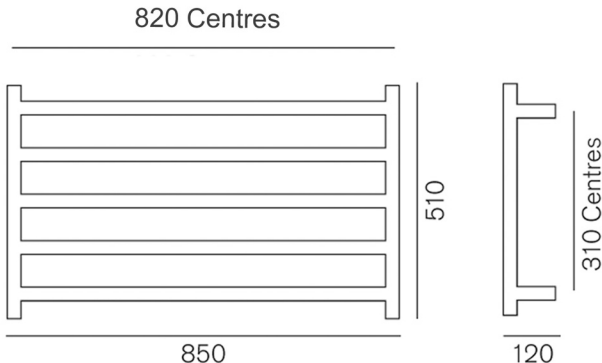

**STUDIO 1 NOIR 510
EXTENDED
850x510x120
WS510E/ N**

HEIRLOOM
THE FINISHING TOUCH

**MEASUREMENTS SUBJECT TO MANUFACTURING TOLERANCE
SPECIFICATIONS MAY CHANGE WITHOUT NOTICE**