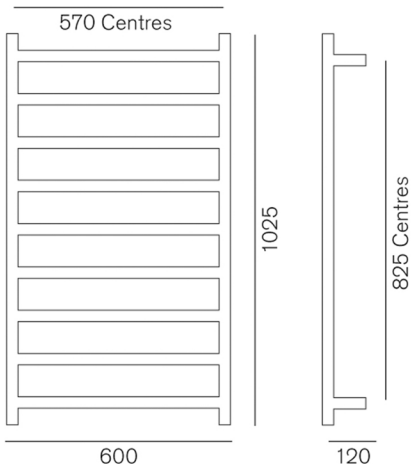

STUDIO 1 1025
TOWEL WARMER
1025x600x120
WS1025/ N

HEIRLOOM
THE FINISHING TOUCH

MEASUREMENTS SUBJECT TO MANUFACTURING TOLERANCE
SPECIFICATIONS MAY CHANGE WITHOUT NOTICE