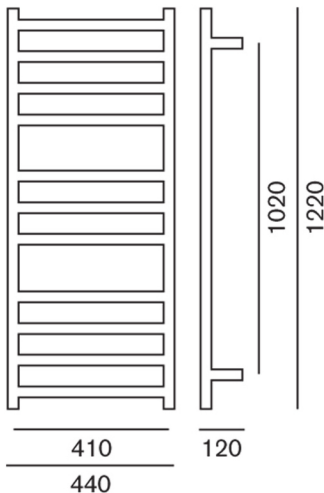

STUDIO 1 1220
SLIMLINE
1220x440x120
WS1220S/ N

HEIRLOOM
THE FINISHING TOUCH

MEASUREMENTS SUBJECT TO MANUFACTURING TOLERANCE
SPECIFICATIONS MAY CHANGE WITHOUT NOTICE