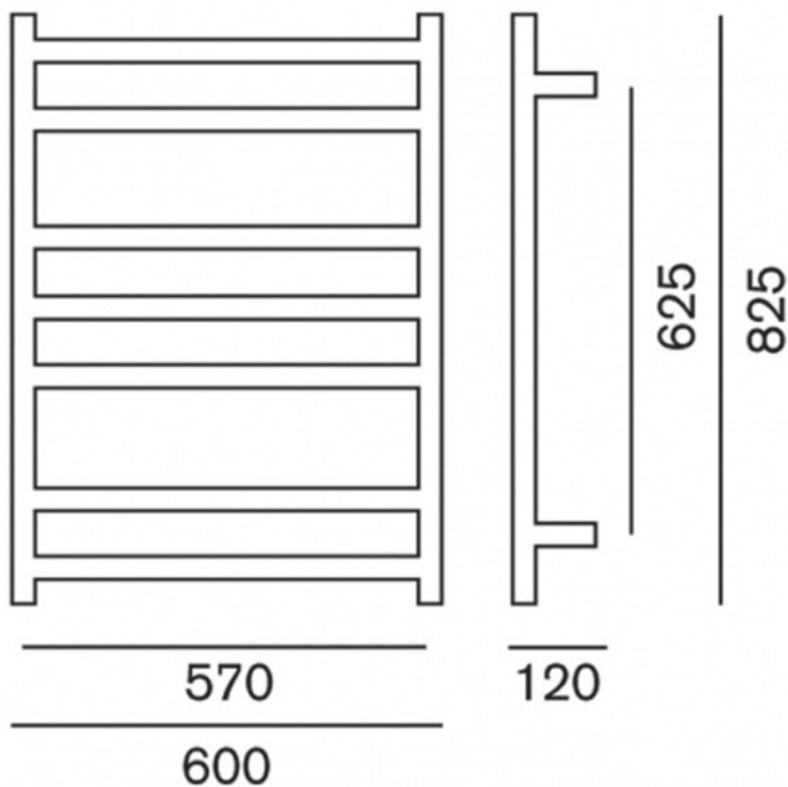

STUDIO 1 825
TOWEL WARMER
825x600x120
WS825/B/N/GM/BN/BB

**MEASUREMENTS SUBJECT TO MANUFACTURING TOLERANCE
SPECIFICATIONS MAY CHANGE WITHOUT NOTICE**