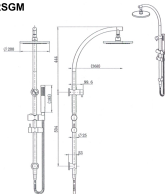

209 SERIES DUAL SHOWER T209RSGM

MEASUREMENTS SUBJECT TO MANUFACTURING TOLERANCE