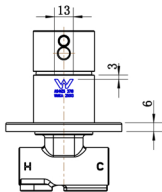

SERIES 209 SHOWER MIXER T209SM/N/BN/BB/GM

HEIRLOOM
THE FINISHING TOUCH

**MEASUREMENTS SUBJECT TO MANUFACTURING TOLERANCE
SPECIFICATIONS MAY CHANGE WITHOUT NOTICE**