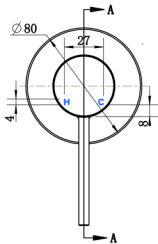

SERIES 209 SHOWER MIXER T209SM/N/BN/BB/GM

HEIRLOOM
THE FINISHING TOUCH

**MEASUREMENTS SUBJECT TO MANUFACTURING TOLERANCE
SPECIFICATIONS MAY CHANGE WITHOUT NOTICE**