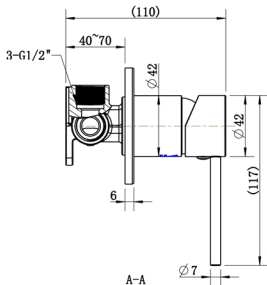

SERIES 209 SHOWER MIXER T209SM/N/BN/BB/GM

HEIRLOOM
THE FINISHING TOUCH

**MEASUREMENTS SUBJECT TO MANUFACTURING TOLERANCE
SPECIFICATIONS MAY CHANGE WITHOUT NOTICE**