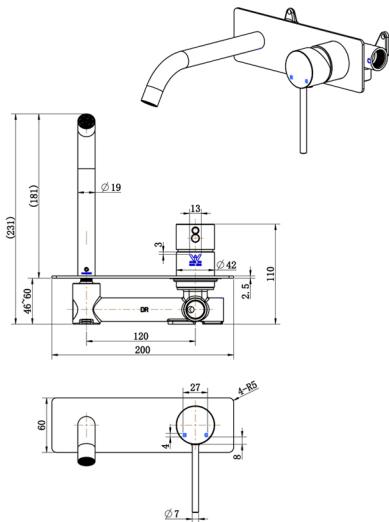

**SERIES 209**  
**WALL BASIN MIXER**  
**T209WB/N/BN/BB/GM**

**HEIRLOOM**  
THE FINISHING TOUCH

**MEASUREMENTS SUBJECT TO MANUFACTURING TOLERANCE**  
**SPECIFICATIONS MAY CHANGE WITHOUT NOTICE**