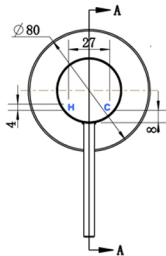

SERIES 209
SHOWER MIXER
T209SM/BB/BN/GM/N

HEIRLOOM
THE FINISHING TOUCH

MEASUREMENTS SUBJECT TO MANUFACTURING TOLERANCE
SPECIFICATIONS MAY CHANGE WITHOUT NOTICE