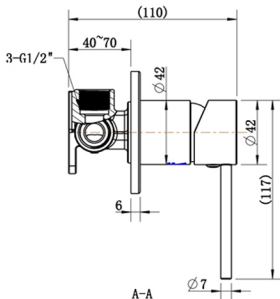

SERIES 209
SHOWER MIXER
T209SM/BB/BN/GM/N

HEIRLOOM
THE FINISHING TOUCH

MEASUREMENTS SUBJECT TO MANUFACTURING TOLERANCE
SPECIFICATIONS MAY CHANGE WITHOUT NOTICE