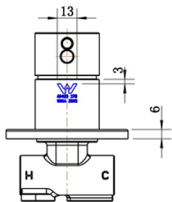

SERIES 209
SHOWER MIXER
T209SM/BB/BN/GM/N

HEIRLOOM
THE FINISHING TOUCH

MEASUREMENTS SUBJECT TO MANUFACTURING TOLERANCE
SPECIFICATIONS MAY CHANGE WITHOUT NOTICE