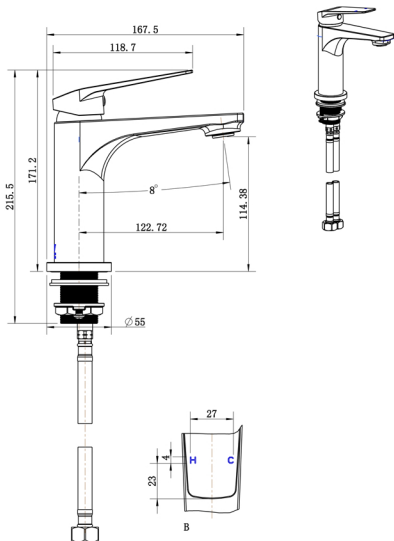

**SERIES 308
BASIN MIXER
T308BM/N/GM**

HEIRLOOM
THE FINISHING TOUCH

**MEASUREMENTS SUBJECT TO MANUFACTURING TOLERANCE
SPECIFICATIONS MAY CHANGE WITHOUT NOTICE**