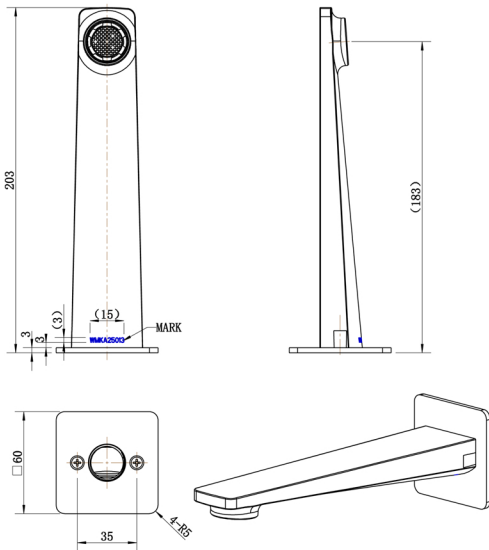

SERIES 308 BATH SPOUT T308BS/N/GM

HEIRLOOM
THE FINISHING TOUCH

**MEASUREMENTS SUBJECT TO MANUFACTURING TOLERANCE
SPECIFICATIONS MAY CHANGE WITHOUT NOTICE**