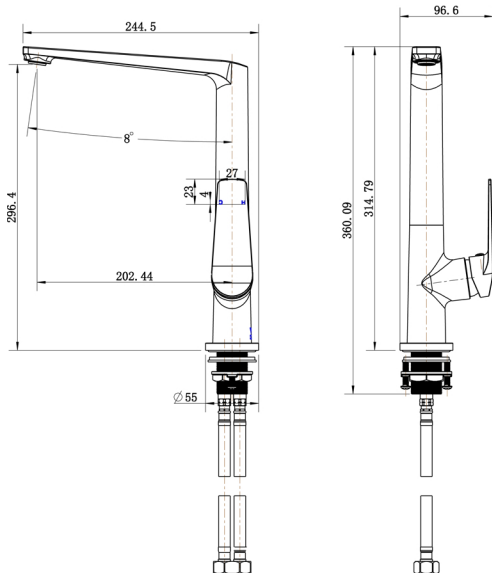

SERIES 308 KITCHEN MIXER T308KM/N

HEIRLOOM
THE FINISHING TOUCH

**MEASUREMENTS SUBJECT TO MANUFACTURING TOLERANCE
SPECIFICATIONS MAY CHANGE WITHOUT NOTICE**