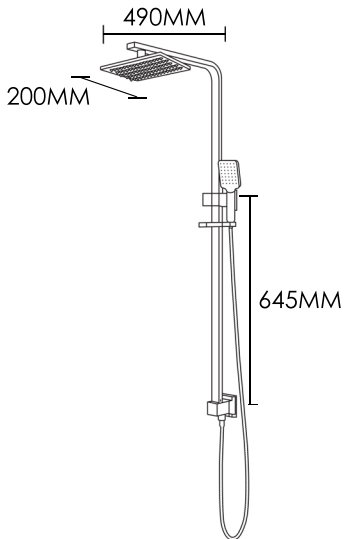

308 SERIES DUAL SHOWER T308RS/N

HEIRLOOM
THE FINISHING TOUCH

**MEASUREMENTS SUBJECT TO MANUFACTURING TOLERANCE
SPECIFICATIONS MAY CHANGE WITHOUT NOTICE**