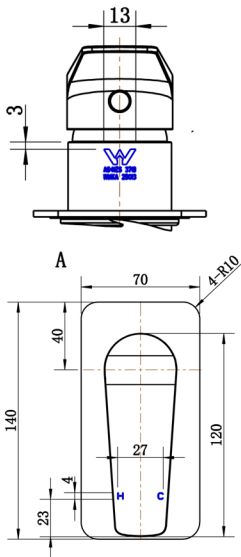

SERIES 308 SHOWER MIXER T308SM/N/GM

HEIRLOOM
THE FINISHING TOUCH

**MEASUREMENTS SUBJECT TO MANUFACTURING TOLERANCE
SPECIFICATIONS MAY CHANGE WITHOUT NOTICE**