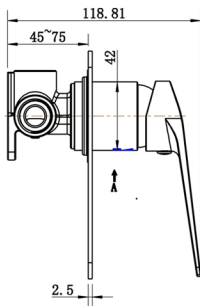

SERIES 308 SHOWER MIXER T308SM/N/GM

HEIRLOOM
THE FINISHING TOUCH

**MEASUREMENTS SUBJECT TO MANUFACTURING TOLERANCE
SPECIFICATIONS MAY CHANGE WITHOUT NOTICE**