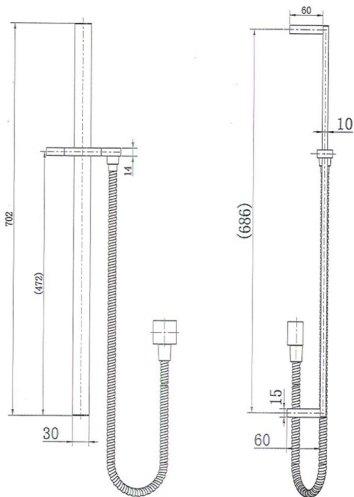

SERIES 308 SLIDE SHOWER T308SS/N

HEIRLOOM
THE FINISHING TOUCH

**MEASUREMENTS SUBJECT TO MANUFACTURING TOLERANCE
SPECIFICATIONS MAY CHANGE WITHOUT NOTICE**