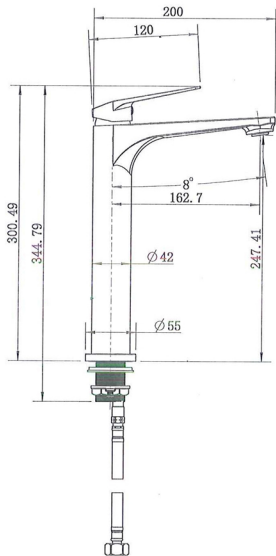

# SERIES 308 TALL BASIN MIXER T308TM/N/GM

**HEIRLOOM**  
THE FINISHING TOUCH

**MEASUREMENTS SUBJECT TO MANUFACTURING TOLERANCE  
SPECIFICATIONS MAY CHANGE WITHOUT NOTICE**