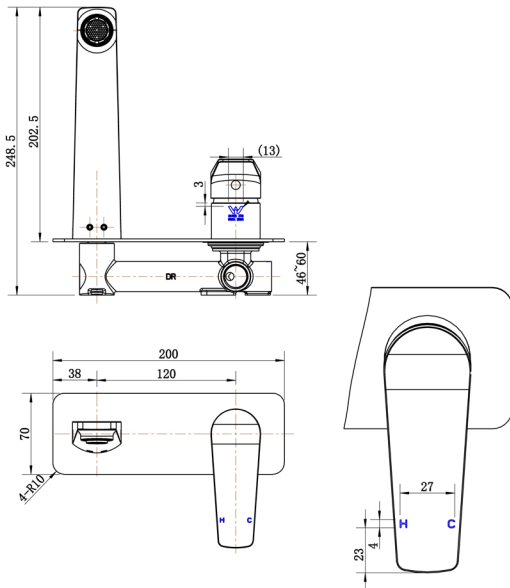

SERIES 308 WALL BASIN MIXER T308WB/N/GM

HEIRLOOM
THE FINISHING TOUCH

**MEASUREMENTS SUBJECT TO MANUFACTURING TOLERANCE
SPECIFICATIONS MAY CHANGE WITHOUT NOTICE**