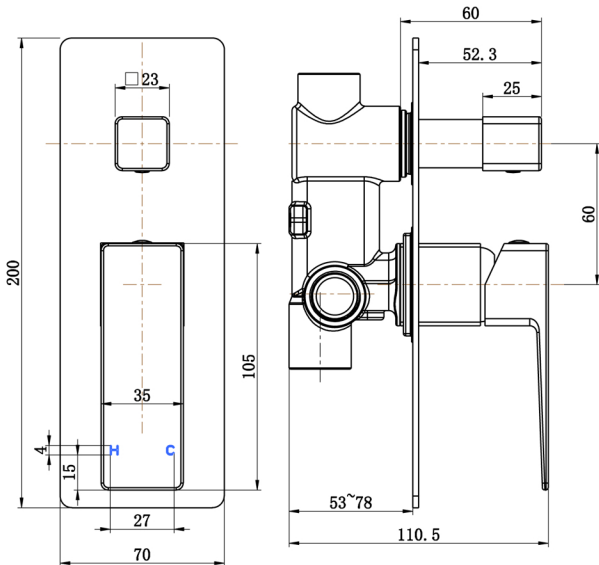

**SERIES 603 SHOWER DIVERTER
T603SD**

HEIRLOOM
THE FINISHING TOUCH

**MEASUREMENTS SUBJECT TO MANUFACTURING TOLERANCE
SPECIFICATIONS MAY CHANGE WITHOUT NOTICE**