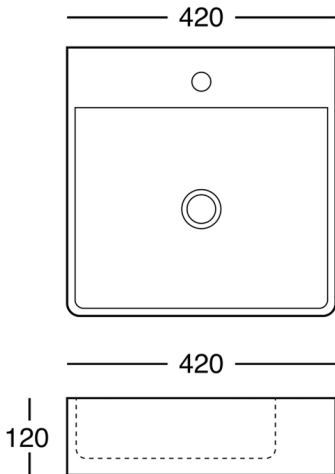

TABLEAU 420
COUNTER TOP BASIN
420x420x120
362130

HEIRLOOM
THE FINISHING TOUCH

MEASUREMENTS SUBJECT TO MANUFACTURING TOLERANCE
SPECIFICATIONS MAY CHANGE WITHOUT NOTICE