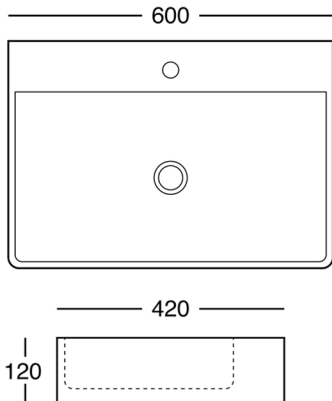

TABLEAU 600
COUNTER TOP BASIN
600x420x120
362132

HEIRLOOM
THE FINISHING TOUCH

MEASUREMENTS SUBJECT TO MANUFACTURING TOLERANCE
SPECIFICATIONS MAY CHANGE WITHOUT NOTICE