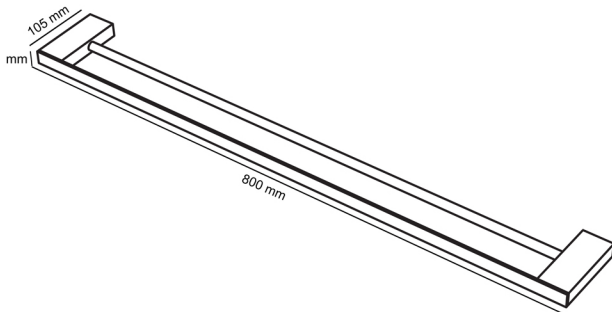

# TEKA TOWEL RAIL

800x105x20

TEDTR800/B/BN/BB/GM/MW/N

 **HEIRLOOM**  
THE FINISHING TOUCH

**MEASUREMENTS SUBJECT TO MANUFACTURING TOLERANCE  
SPECIFICATIONS MAY CHANGE WITHOUT NOTICE**