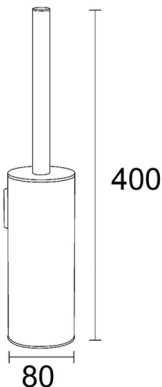

**UNIVERSAL
TOILET BRUSH HOLDER
400x80
UBRUSH**

HEIRLOOM
THE FINISHING TOUCH

**MEASUREMENTS SUBJECT TO MANUFACTURING TOLERANCE
SPECIFICATIONS MAY CHANGE WITHOUT NOTICE**