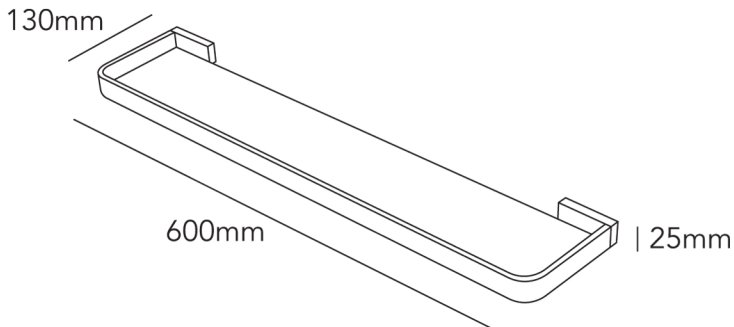

URBIA+ GLASS SHELF
600x25x130
URGS

HEIRLOOM
THE FINISHING TOUCH

MEASUREMENTS SUBJECT TO MANUFACTURING TOLERANCE
SPECIFICATIONS MAY CHANGE WITHOUT NOTICE