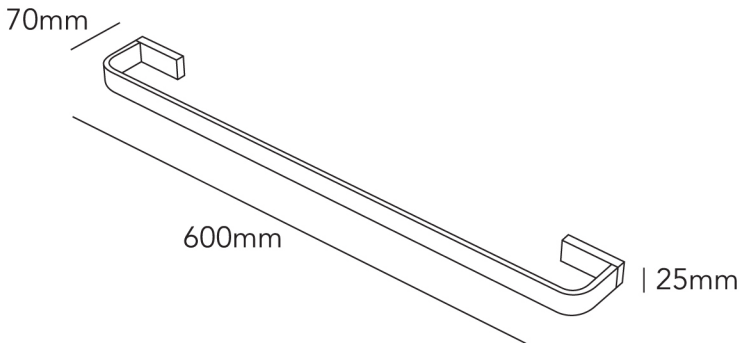

**URBIA+ TOWEL RAIL**  
**SINGLE 600**  
**600x25x70**  
**URTR600**

**HEIRLOOM**  
THE FINISHING TOUCH

**MEASUREMENTS SUBJECT TO MANUFACTURING TOLERANCE**  
**SPECIFICATIONS MAY CHANGE WITHOUT NOTICE**