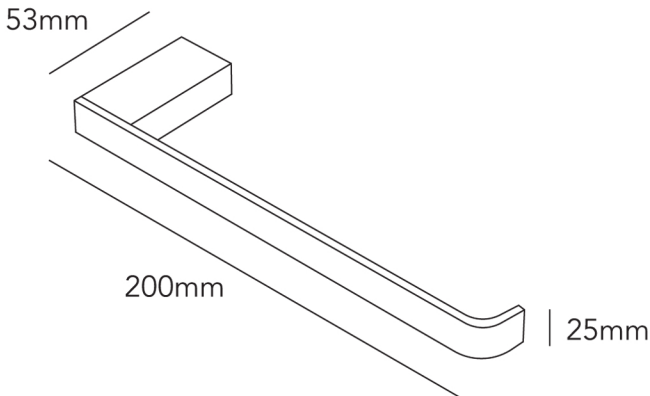

**URBIA+ TOWEL STIRRUP**  
**200x25x53**  
**URTRS**

**HEIRLOOM**  
THE FINISHING TOUCH

**MEASUREMENTS SUBJECT TO MANUFACTURING TOLERANCE**  
**SPECIFICATIONS MAY CHANGE WITHOUT NOTICE**