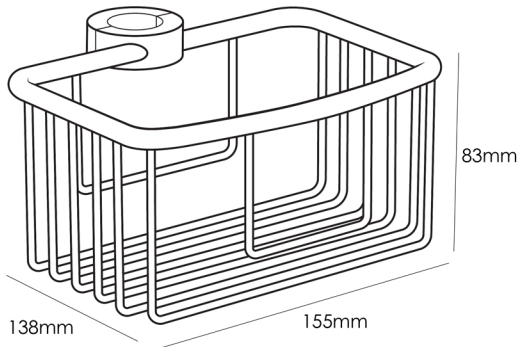

**UNIVERSALSHOWER  
RAIL BASKET  
155x138x83  
USRB**

**MEASUREMENTS SUBJECT TO MANUFACTURING TOLERANCE**