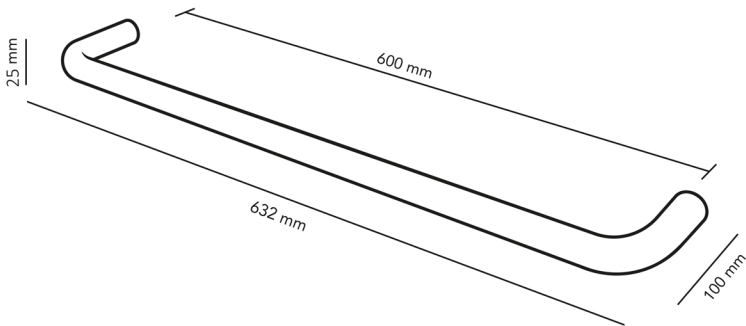

STRATA AURA TOWEL WARMER

25 x 100 x 632mm

WAUS632/B/BB/BC/BN/GM/MW/N

 HEIRLOOM
THE FINISHING TOUCH

**MEASUREMENTS SUBJECT TO MANUFACTURING TOLERANCE
SPECIFICATIONS MAY CHANGE WITHOUT NOTICE**