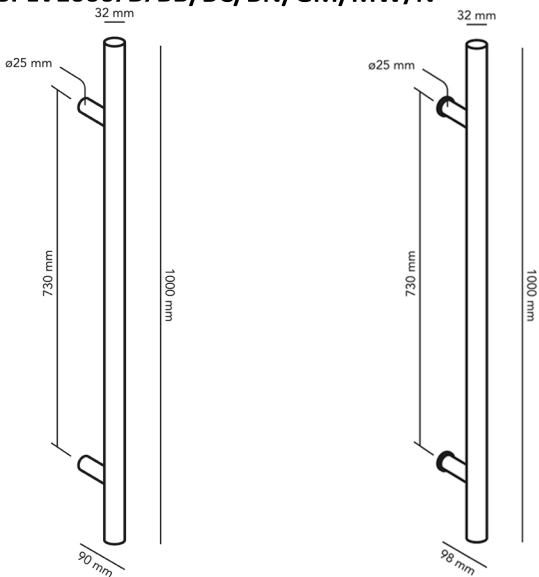

AURA TOWEL WARMER POLE

32 x 90-98 x 1000mm

WAUSPLV1000/B/BB/BC/BN/GM/MW/N

HEIRLOOM
THE FINISHING TOUCH

**MEASUREMENTS SUBJECT TO MANUFACTURING TOLERANCE
SPECIFICATIONS MAY CHANGE WITHOUT NOTICE**