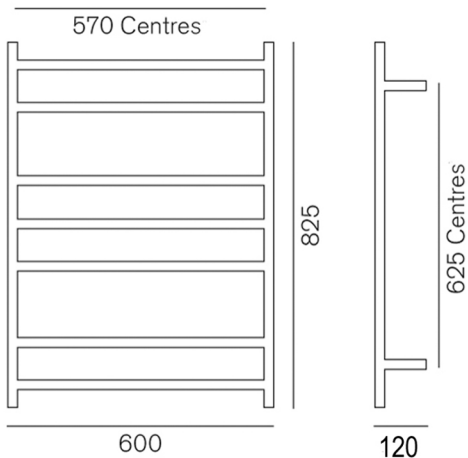

FORME 825 TOWEL WARMER

825x600x120
WF825

MEASUREMENTS SUBJECT TO MANUFACTURING TOLERANCE