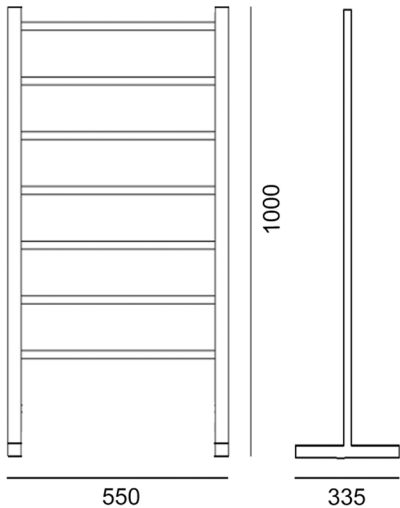

**FORME FREESTANDING
TOWEL WARMER**

1000x550x335

WFF1000

HEIRLOOM
THE FINISHING TOUCH

**MEASUREMENTS SUBJECT TO MANUFACTURING TOLERANCE
SPECIFICATIONS MAY CHANGE WITHOUT NOTICE**