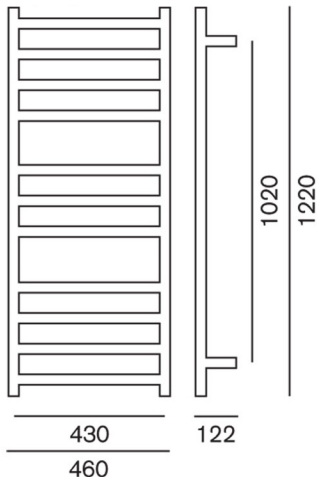

GENESIS 1220 SLIMLINE TOWEL WARMER

1220x460x122

WG1220S/B/BB/BC/BN/GM/N

HEIRLOOM
THE FINISHING TOUCH

MEASUREMENTS SUBJECT TO MANUFACTURING TOLERANCE
SPECIFICATIONS MAY CHANGE WITHOUT NOTICE