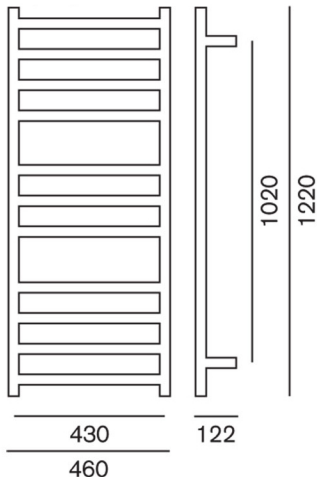

**GENESIS 1220 SLIMLINE
TOWEL WARMER
1220x460x122
WG1220S/N/BB/BC**

HEIRLOOM
THE FINISHING TOUCH

**MEASUREMENTS SUBJECT TO MANUFACTURING TOLERANCE
SPECIFICATIONS MAY CHANGE WITHOUT NOTICE**