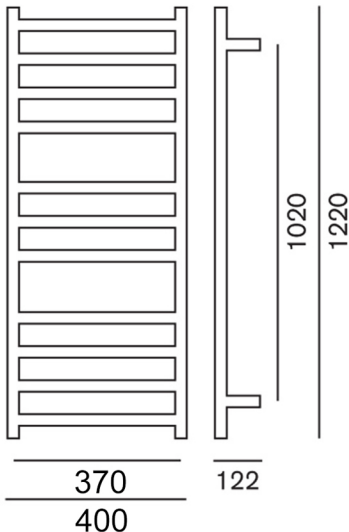

**GENESIS 1220 TRIMLINE  
TOWEL WARMER**

**1220x400x122  
WG1220T**

**HEIRLOOM**  
THE FINISHING TOUCH

**MEASUREMENTS SUBJECT TO MANUFACTURING TOLERANCE  
SPECIFICATIONS MAY CHANGE WITHOUT NOTICE**