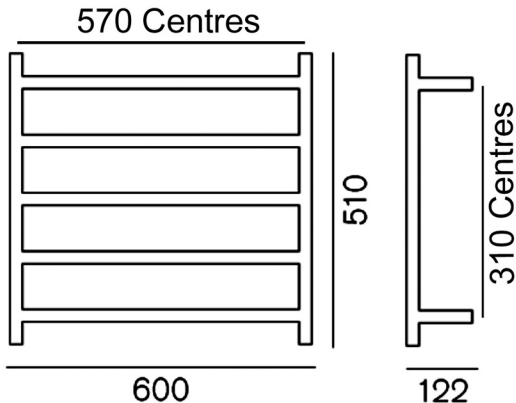

GENESIS 510
TOWEL WARMER
600x510x122
WG510/B/BB/BC/BN/GM/N

HEIRLOOM
THE FINISHING TOUCH

MEASUREMENTS SUBJECT TO MANUFACTURING TOLERANCE
SPECIFICATIONS MAY CHANGE WITHOUT NOTICE