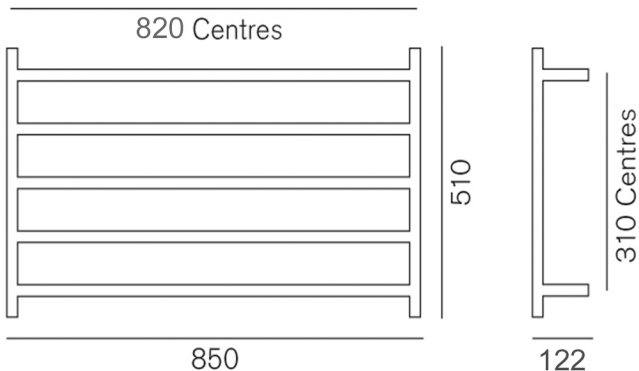

GENESIS 510 EXTENDED TOWEL WARMER

850x510x122

WG510E/B/BB/BC/BN/GM/N

 **HEIRLOOM**
THE FINISHING TOUCH

MEASUREMENTS SUBJECT TO MANUFACTURING TOLERANCE
SPECIFICATIONS MAY CHANGE WITHOUT NOTICE