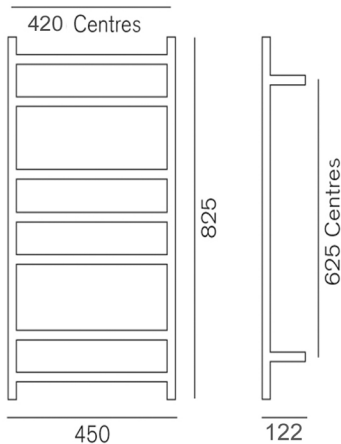

# GENESIS 825 SLIMLINE TOWEL WARMER

825x450x122  
WG825S/N/B/GM/BN/BB/BC

MEASUREMENTS SUBJECT TO MANUFACTURING TOLERANCE