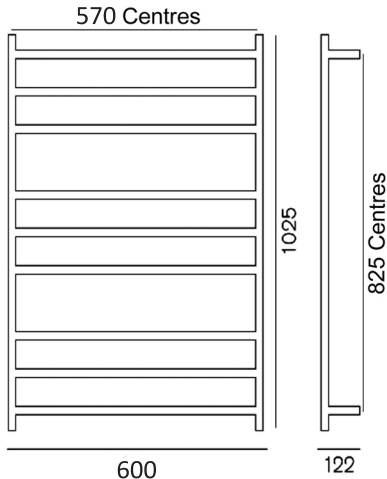

**GENESIS 1025 ESP
TOWEL WARMER
1025x600x122
WGE1025**

HEIRLOOM
THE FINISHING TOUCH

**MEASUREMENTS SUBJECT TO MANUFACTURING TOLERANCE
SPECIFICATIONS MAY CHANGE WITHOUT NOTICE**