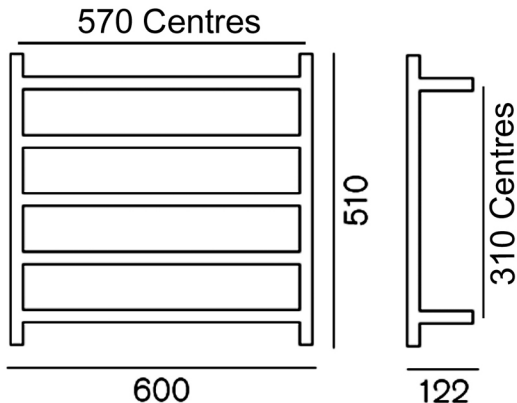

**GENESIS 510 ESP
TOWEL WARMER
600x510x122
WGE510**

HEIRLOOM
THE FINISHING TOUCH

**MEASUREMENTS SUBJECT TO MANUFACTURING TOLERANCE
SPECIFICATIONS MAY CHANGE WITHOUT NOTICE**