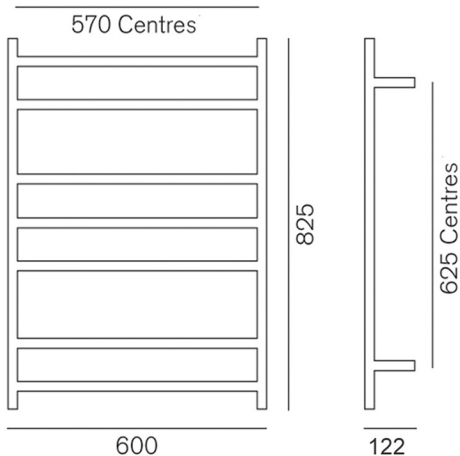

**GENESIS 825 ESP
TOWEL WARMER
825x600x122
WGE825**

HEIRLOOM
THE FINISHING TOUCH

**MEASUREMENTS SUBJECT TO MANUFACTURING TOLERANCE
SPECIFICATIONS MAY CHANGE WITHOUT NOTICE**