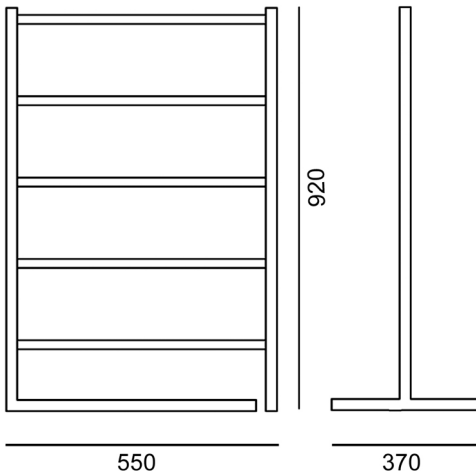

**GENESIS FREE STANDING
TOWEL WARMER
920x550x370
WGF920**

MEASUREMENTS SUBJECT TO MANUFACTURING TOLERANCE