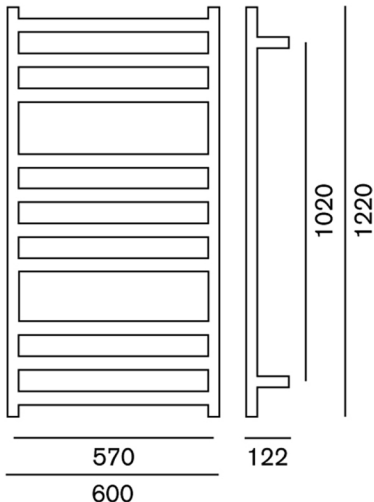

LOFT 1220 TOWEL WARMER

1220x600x122

WL1220

MEASUREMENTS SUBJECT TO MANUFACTURING TOLERANCE